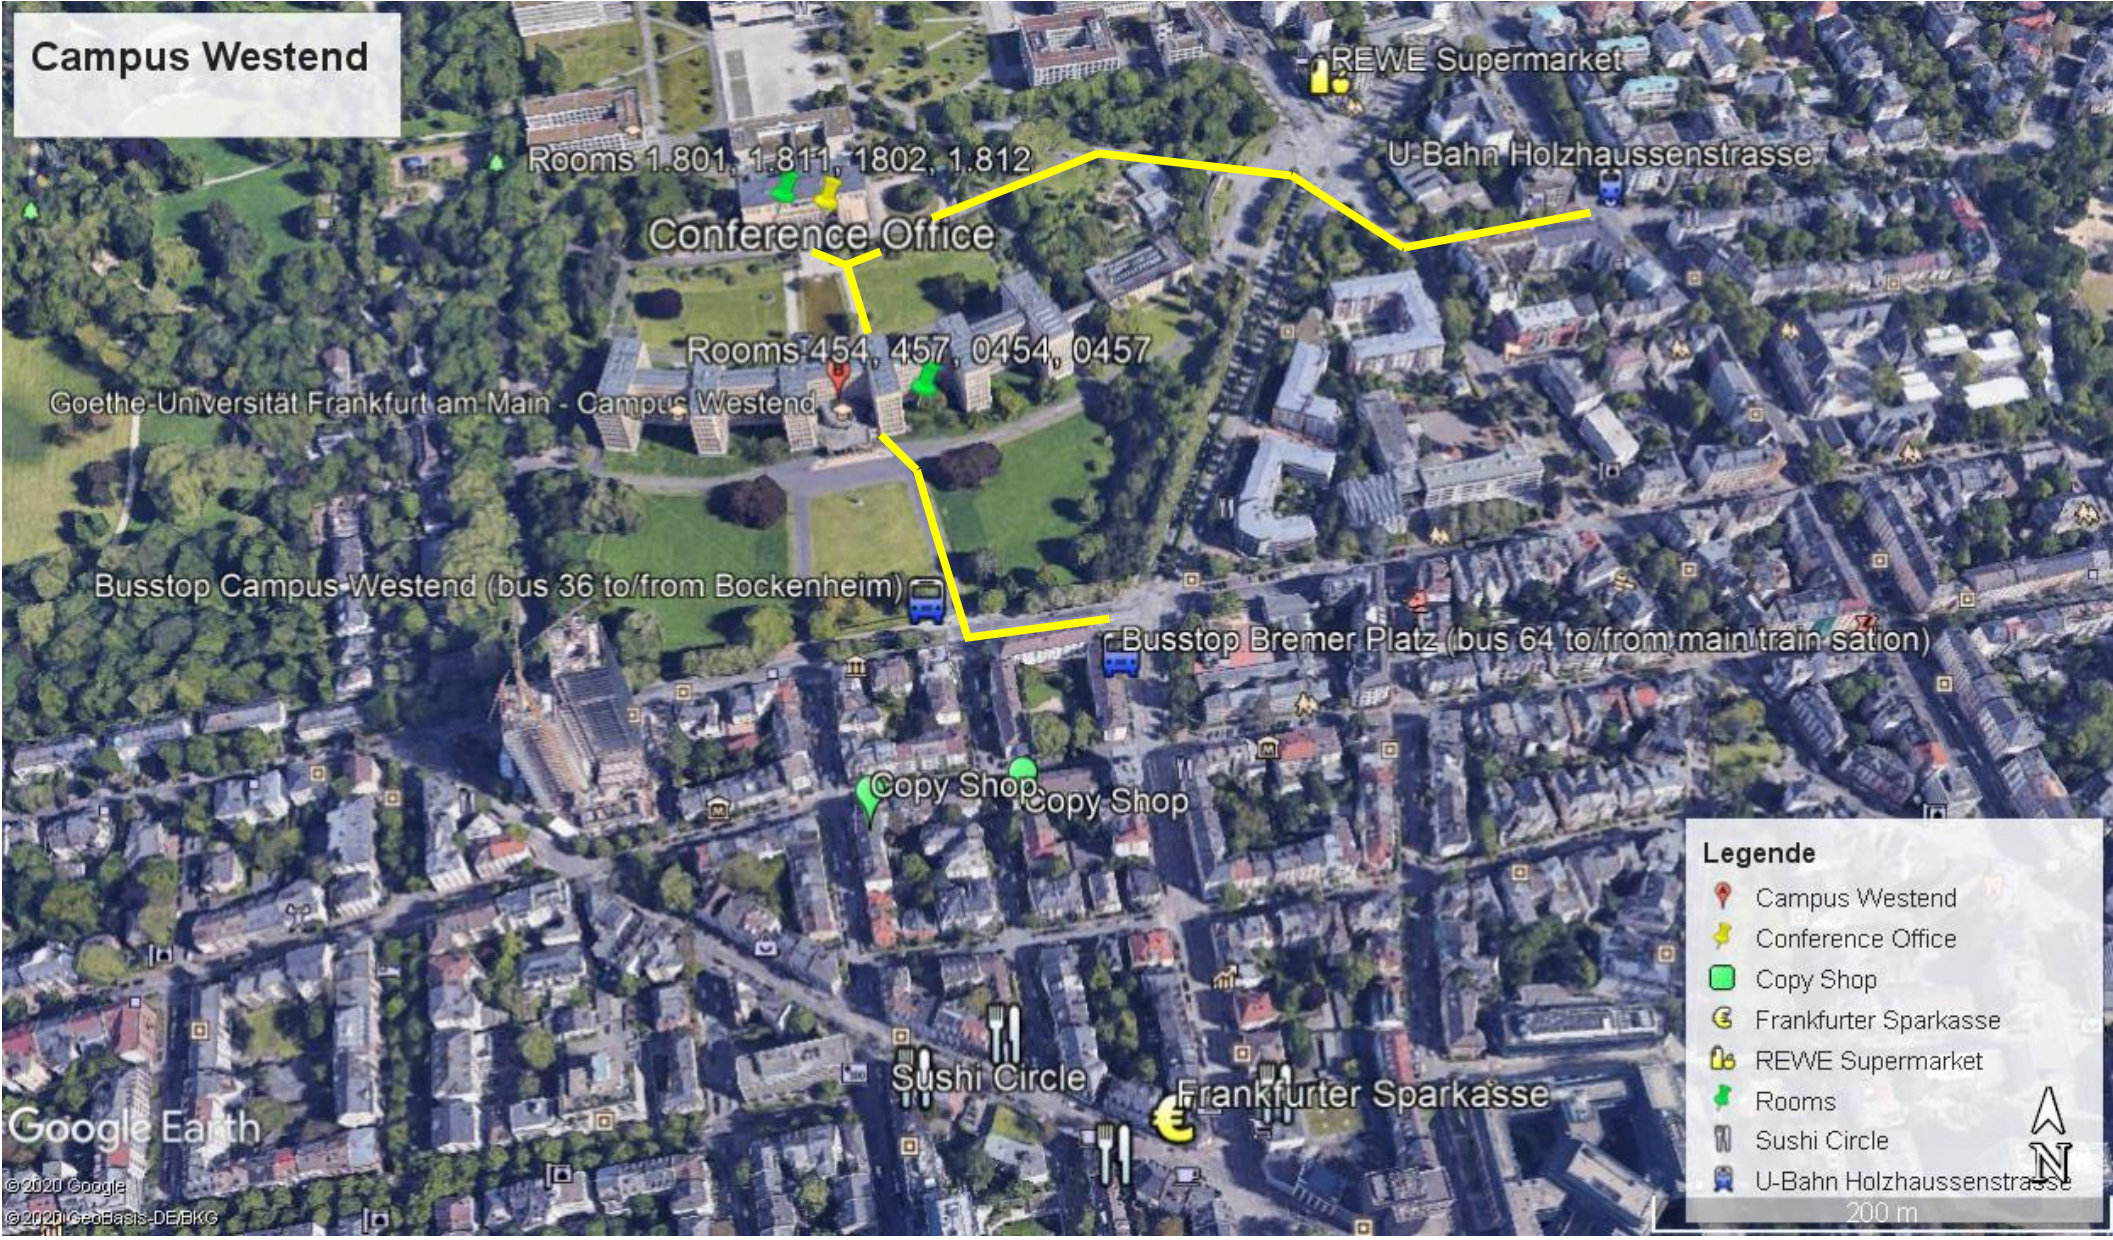

Campus Westend

Rooms 1.801, 1.811, 1802, 1.812

Conference Office

Rooms 454, 457, 0454, 0457

Goethe-Universität Frankfurt am Main - Campus Westend

Busstop Campus Westend (bus 36 to/from Bockenheim)

Busstop Bremer Platz (bus 64 to/from main train station)

Copy Shop

Sushi Circle

Frankfurter Sparkasse

REWE Supermarket

U-Bahn Holzhausenstrasse

Legende

- Campus Westend
- Conference Office
- Copy Shop
- Frankfurter Sparkasse
- REWE Supermarket
- Rooms
- Sushi Circle
- U-Bahn Holzhausenstrasse

200 m

Google Earth

© 2020 Google

© 2020 GeoBasis-DE/BKG